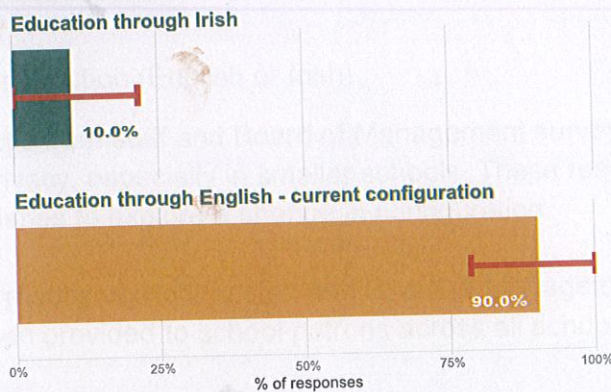

Language preference

School Response Rate

42%

48 out of 114 households

Overall School Margin of Error

Preferences will be $\pm 11.6\%$

(indicated by red bar)