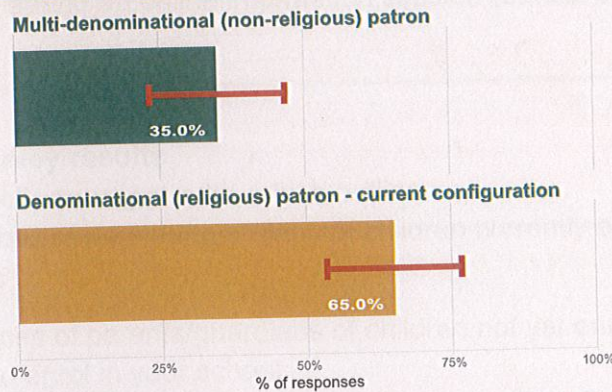

Primary School Survey

School Specific Results

S N Columcille, 014340
Dunleer, Louth

Results from parents and guardians with children in this school

Co-educational / single-sex preference

Patronage / ethos preference

Language preference

School Response Rate

42%

48 out of 114 households

Overall School Margin of Error

Preferences will be $\pm 11.6\%$

(indicated by red bar)