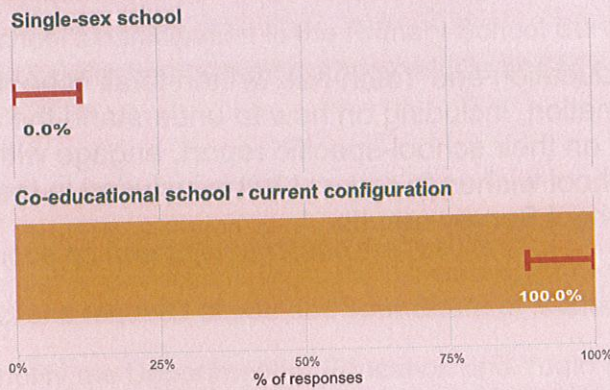

Primary School Survey

School Specific Results

S N Columcille, 014340
Dunleer, Louth

Results from parents and guardians with children in this school

Co-educational / single-sex preference